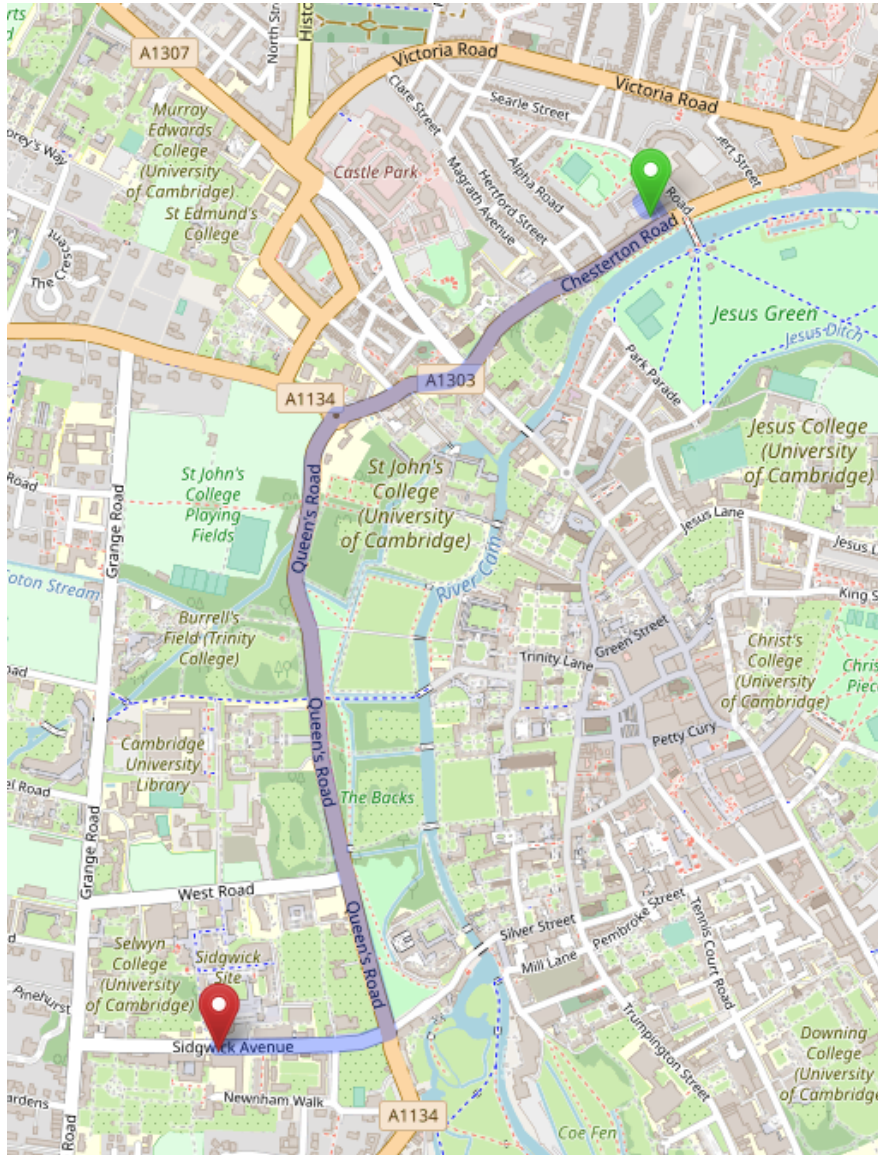

Arundel House Hotel
Chesterton Road
Cambridge CB4 3AN

<https://www.arundelhousehotels.co.uk/>

Newnham College
Sidgwick Avenue
Cambridge CB3 9DF

<https://newn.cam.ac.uk/about/find-us/>

<https://newn.cam.ac.uk/wp-content/uploads/2023/07/College-Map.pdf>

<https://map.cam.ac.uk/Newnham+College#52.199932,0.108242,18,52.200328,0.108823>